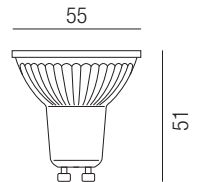

LO-COB DIM, GU10 LED 3,4W

dimmbar

230VAC

Bestell-Nr.		Lumen	Euro
LO-COB230-5WDIM-		350lm	6,90
LO-COB230-5WDIM-		350lm	6,90