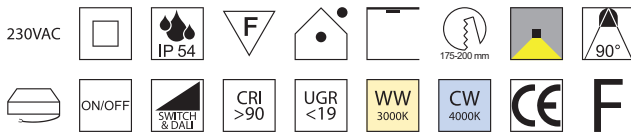

Hall Led Essential, LED 9W

Polycarbonat, starr, Diffusor mikroprismatisch